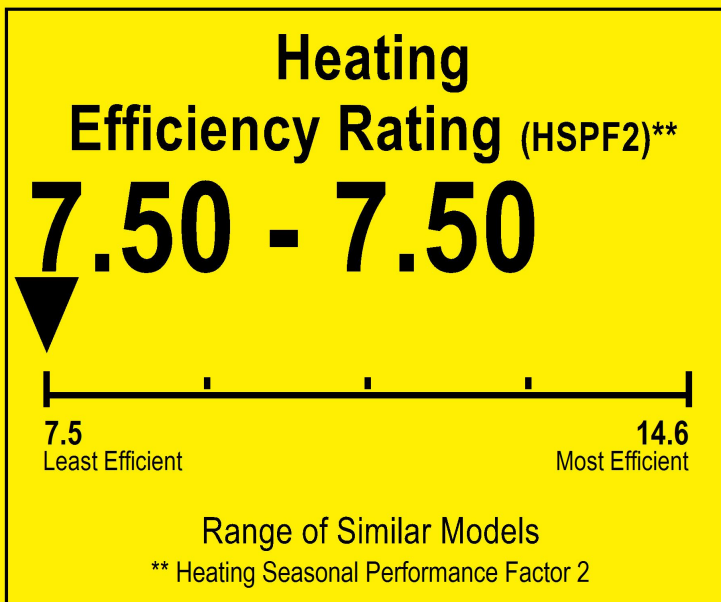

U.S. Government

Federal law prohibits removal of this label before consumer purchase.

ENERGYGUIDE

Heat Pump
Cooling and Heating
Split System

Everwell
Model CAC6013HA15

▼ This system's efficiency ratings depend on the coil your contractor installs with this unit. The heating efficiency rating varies slightly in different geographic regions. Ask your contractor for details.