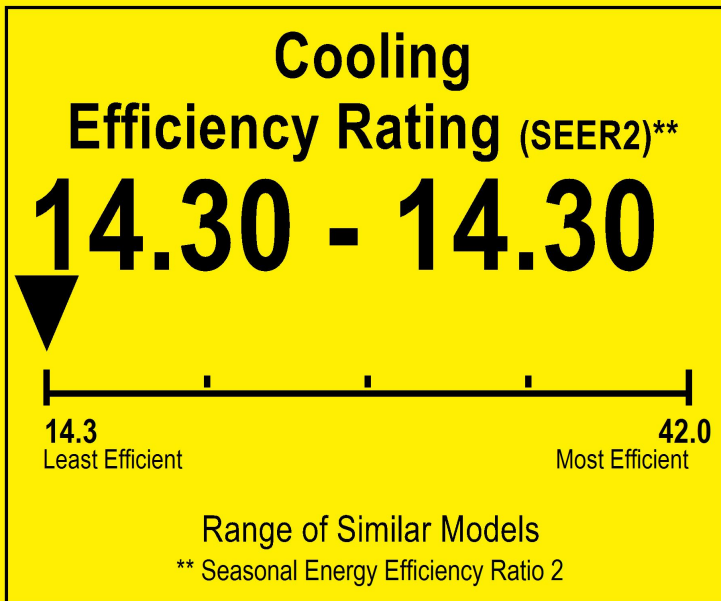

U.S. Government

Federal law prohibits removal of this label before consumer purchase.

ENERGYGUIDE

Heat Pump
Cooling and Heating
Split System

Everwell
Model CAC6013HA15

▼ This system's efficiency ratings depend on the coil your contractor installs with this unit. The heating efficiency rating varies slightly in different geographic regions. Ask your contractor for details.