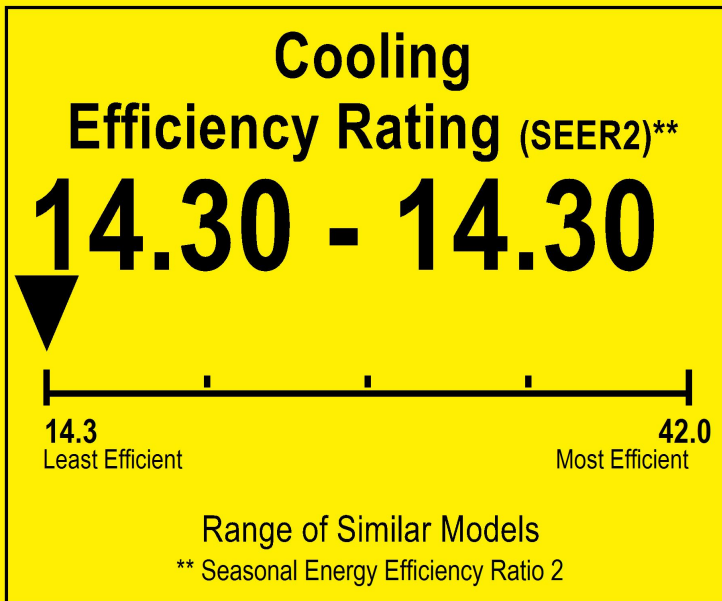

U.S. Government

Federal law prohibits removal of this label before consumer purchase.

ENERGYGUIDE

Heat Pump
Cooling and Heating
Split System

Everwell
Model CAC2413HA15

▼ This system's efficiency ratings depend on the coil your contractor installs with this unit. The heating efficiency rating varies slightly in different geographic regions. Ask your contractor for details.