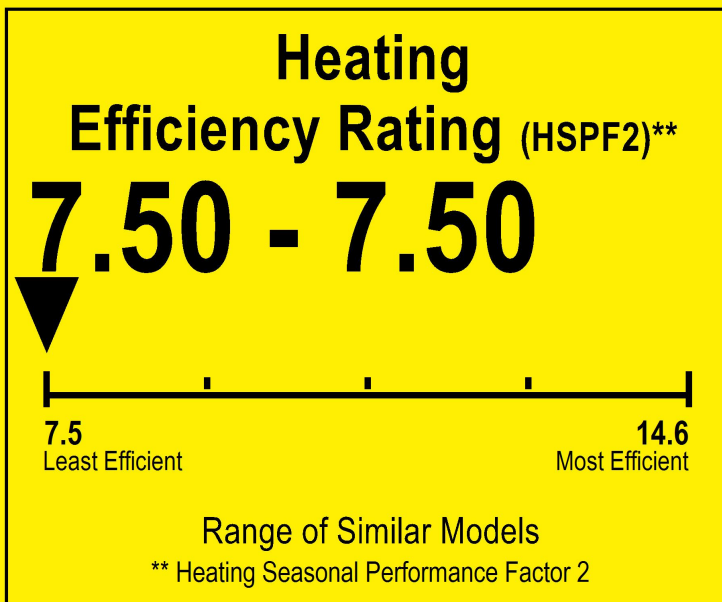

U.S. Government

Federal law prohibits removal of this label before consumer purchase.

ENERGYGUIDE

Heat Pump
Cooling and Heating
Split System

Everwell
Model CAC2413HA15

▼ This system's efficiency ratings depend on the coil your contractor installs with this unit. The heating efficiency rating varies slightly in different geographic regions. Ask your contractor for details.